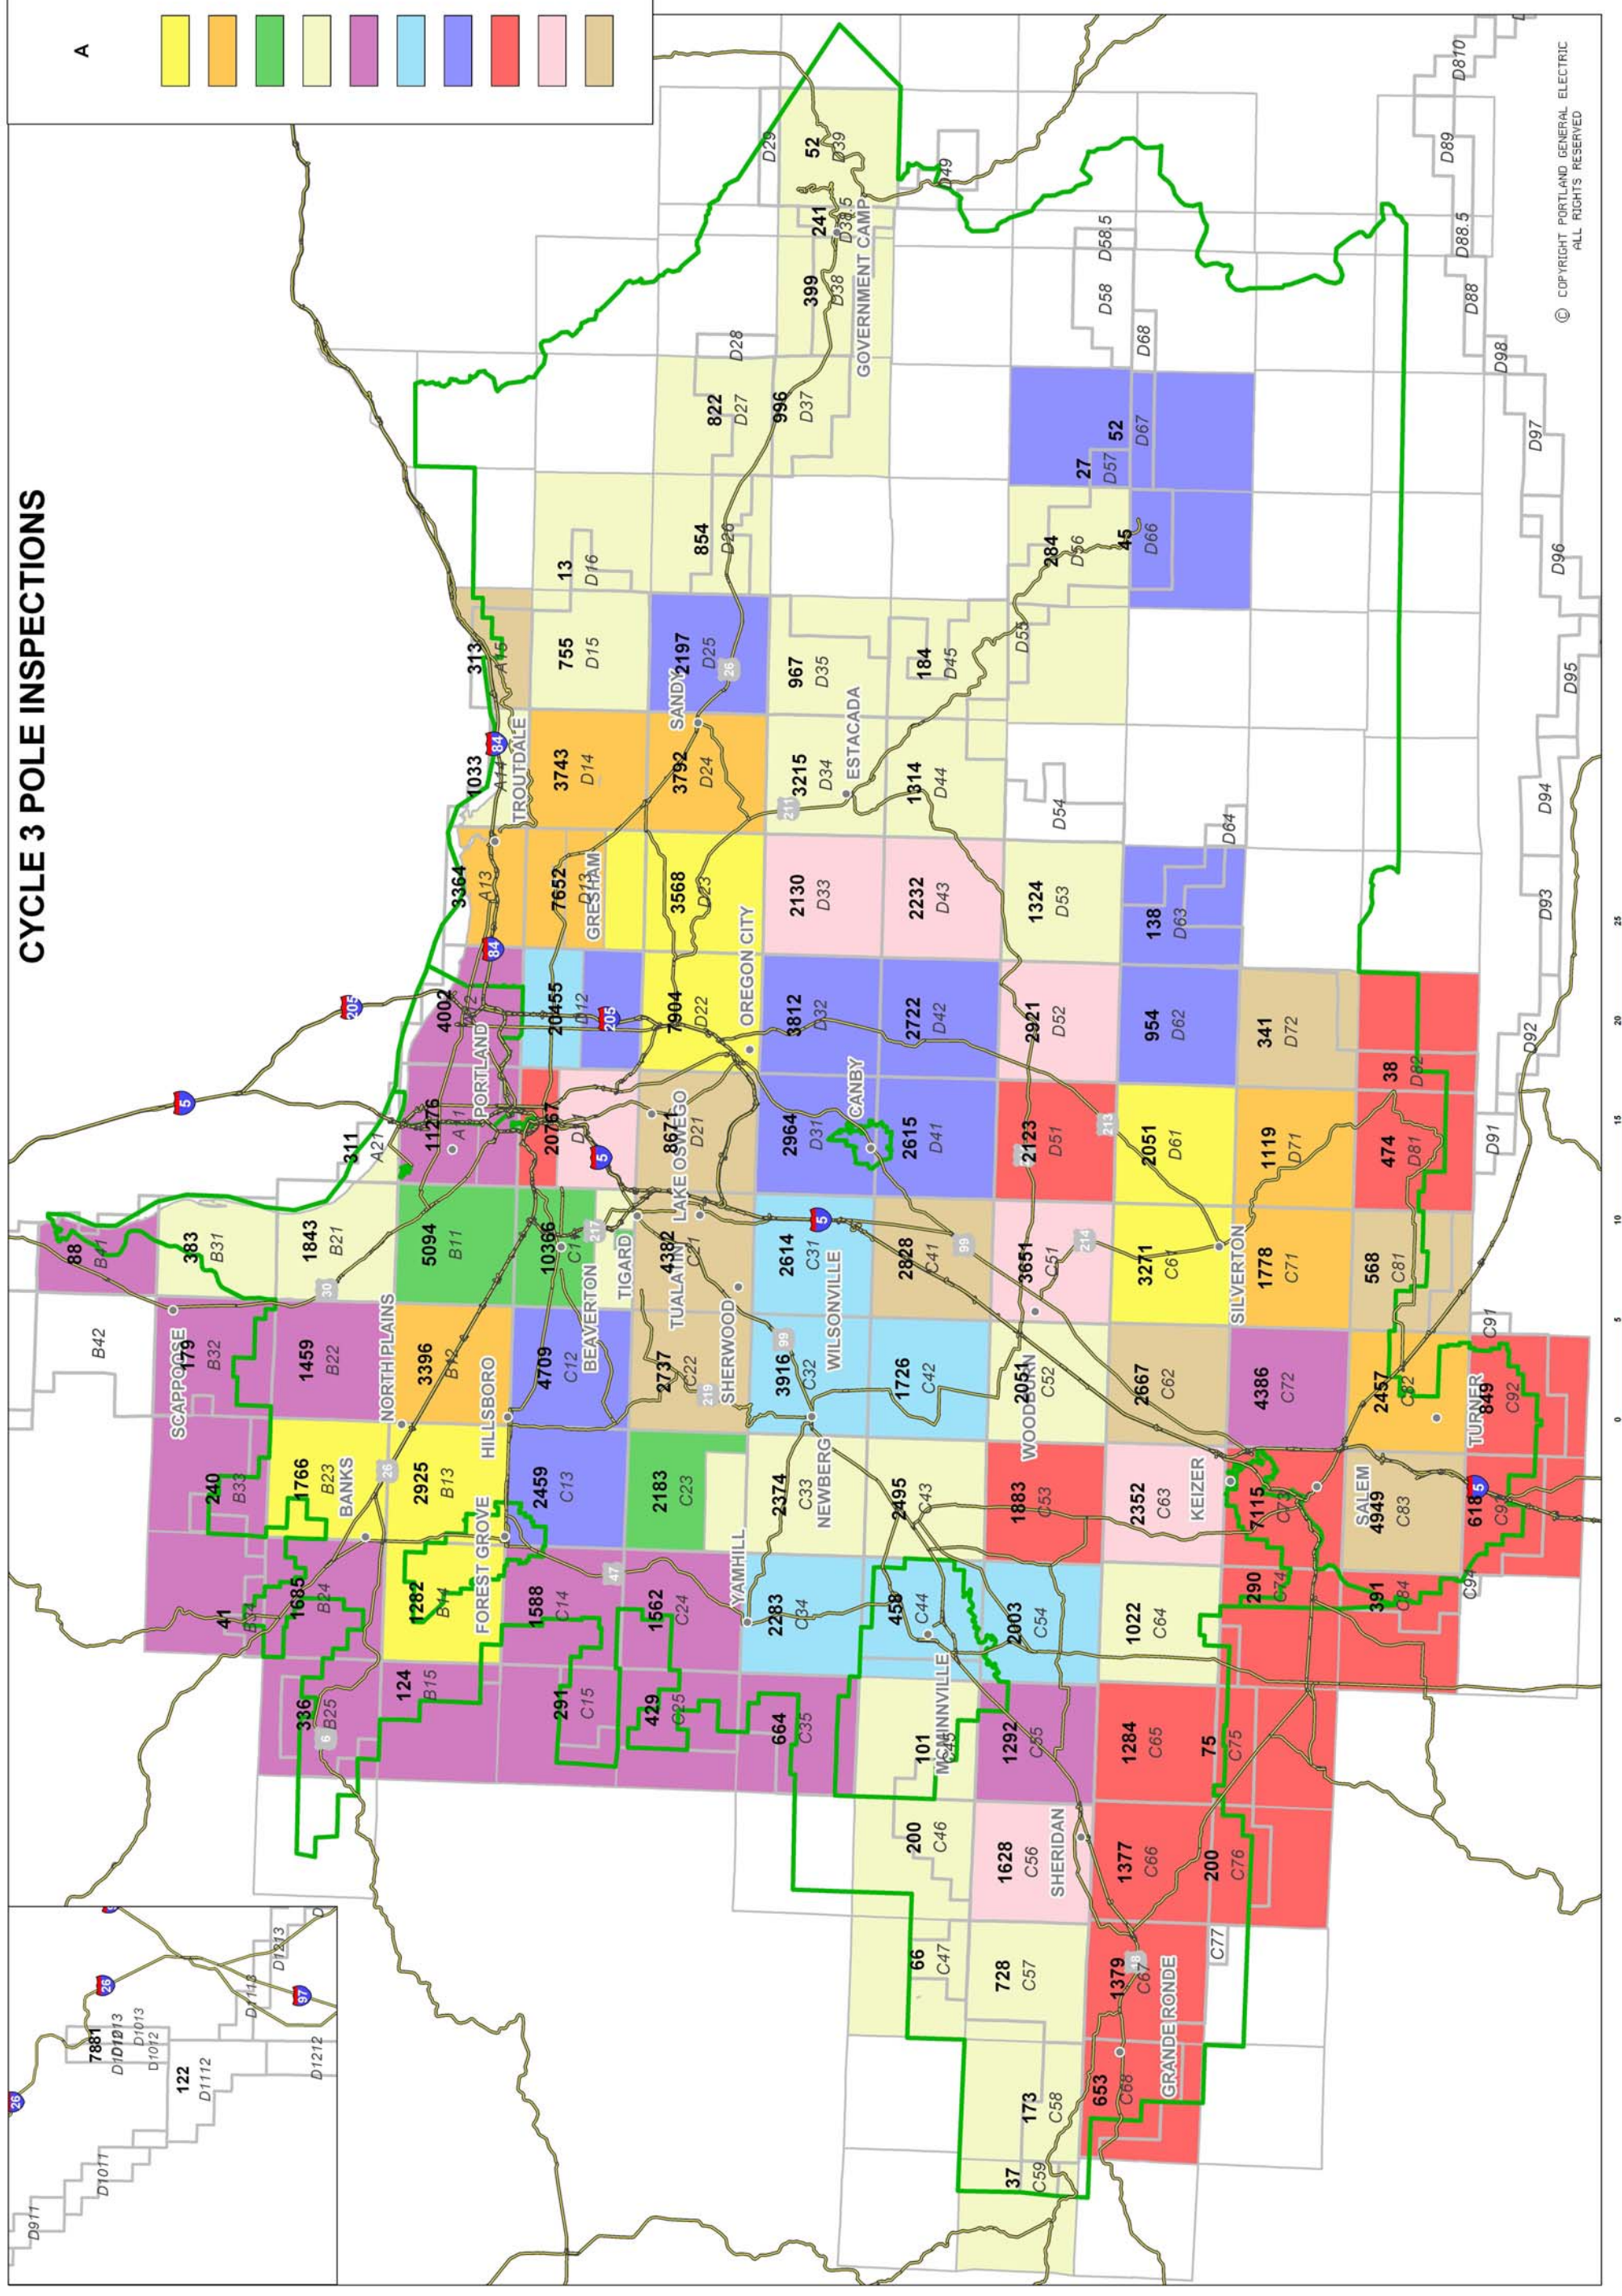

CYCLE 3 POLE INSPECTIONS

Legend

Pole counts by Township

Townships by Year

Year	Color
2007	Yellow
2008	Orange
2009	Green
2010	Light Green
2011	Purple
2012	Light Blue
2013	Blue
2014	Red
2015	Pink
2016	Brown

Revised date: 01-11-2010

GEOSPATIAL INFORMATION SERVICES
FITNESInspection2009.gws

© COPYRIGHT PORTLAND GENERAL ELECTRIC
ALL RIGHTS RESERVED