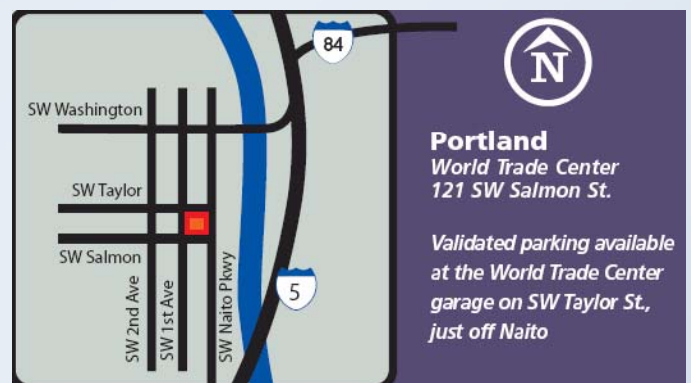

Times and Locations

Sept. 7, 2010, Salem

New Trends in Lighting – LED vs. Incumbents

Chemeketa Center for Business & Industry

Sept. 8, 2010, Portland

New Trends in Lighting – LED vs. Incumbents

2 World Trade Center

Sept. 9, 2010, Portland

Advanced Technologies in Outdoor Lighting

2 World Trade Center

All are half-day seminars: 7:30 a.m. – 12:00 p.m.

Continental breakfast: 7:30 a.m.

Seminar: 7:50 a.m.

Cost

Free to PGE customers. Others are welcome based on availability of space and a small fee may apply.

Accreditation

- Chemeketa or Clackamas Community Colleges: 0.4 CEUs (continuing education units)
- IFMA: Qualifies for four CFM maintenance points
- BOMA: Certificate of Completion that can be used toward certification
- National Council on Qualifications for the Lighting Professions: 3 LEU's (lighting educational units)

Registration

Please register as soon as possible. However, we can accommodate a few walk-in registrations.

To register, send an e-mail to PGE.Seminars@pgn.com or call **503-464-8020**.

More Educational Opportunities

For more information on additional classes for PGE business customers, visit our web site at PortlandGeneral.com/Classes. Classes may be added throughout the year. If you'd like to receive e-mail notices of new class offerings, e-mail PGE.Seminars@pgn.com.

Portland General Electric

Learn about more free seminars at PortlandGeneral.com/Classes