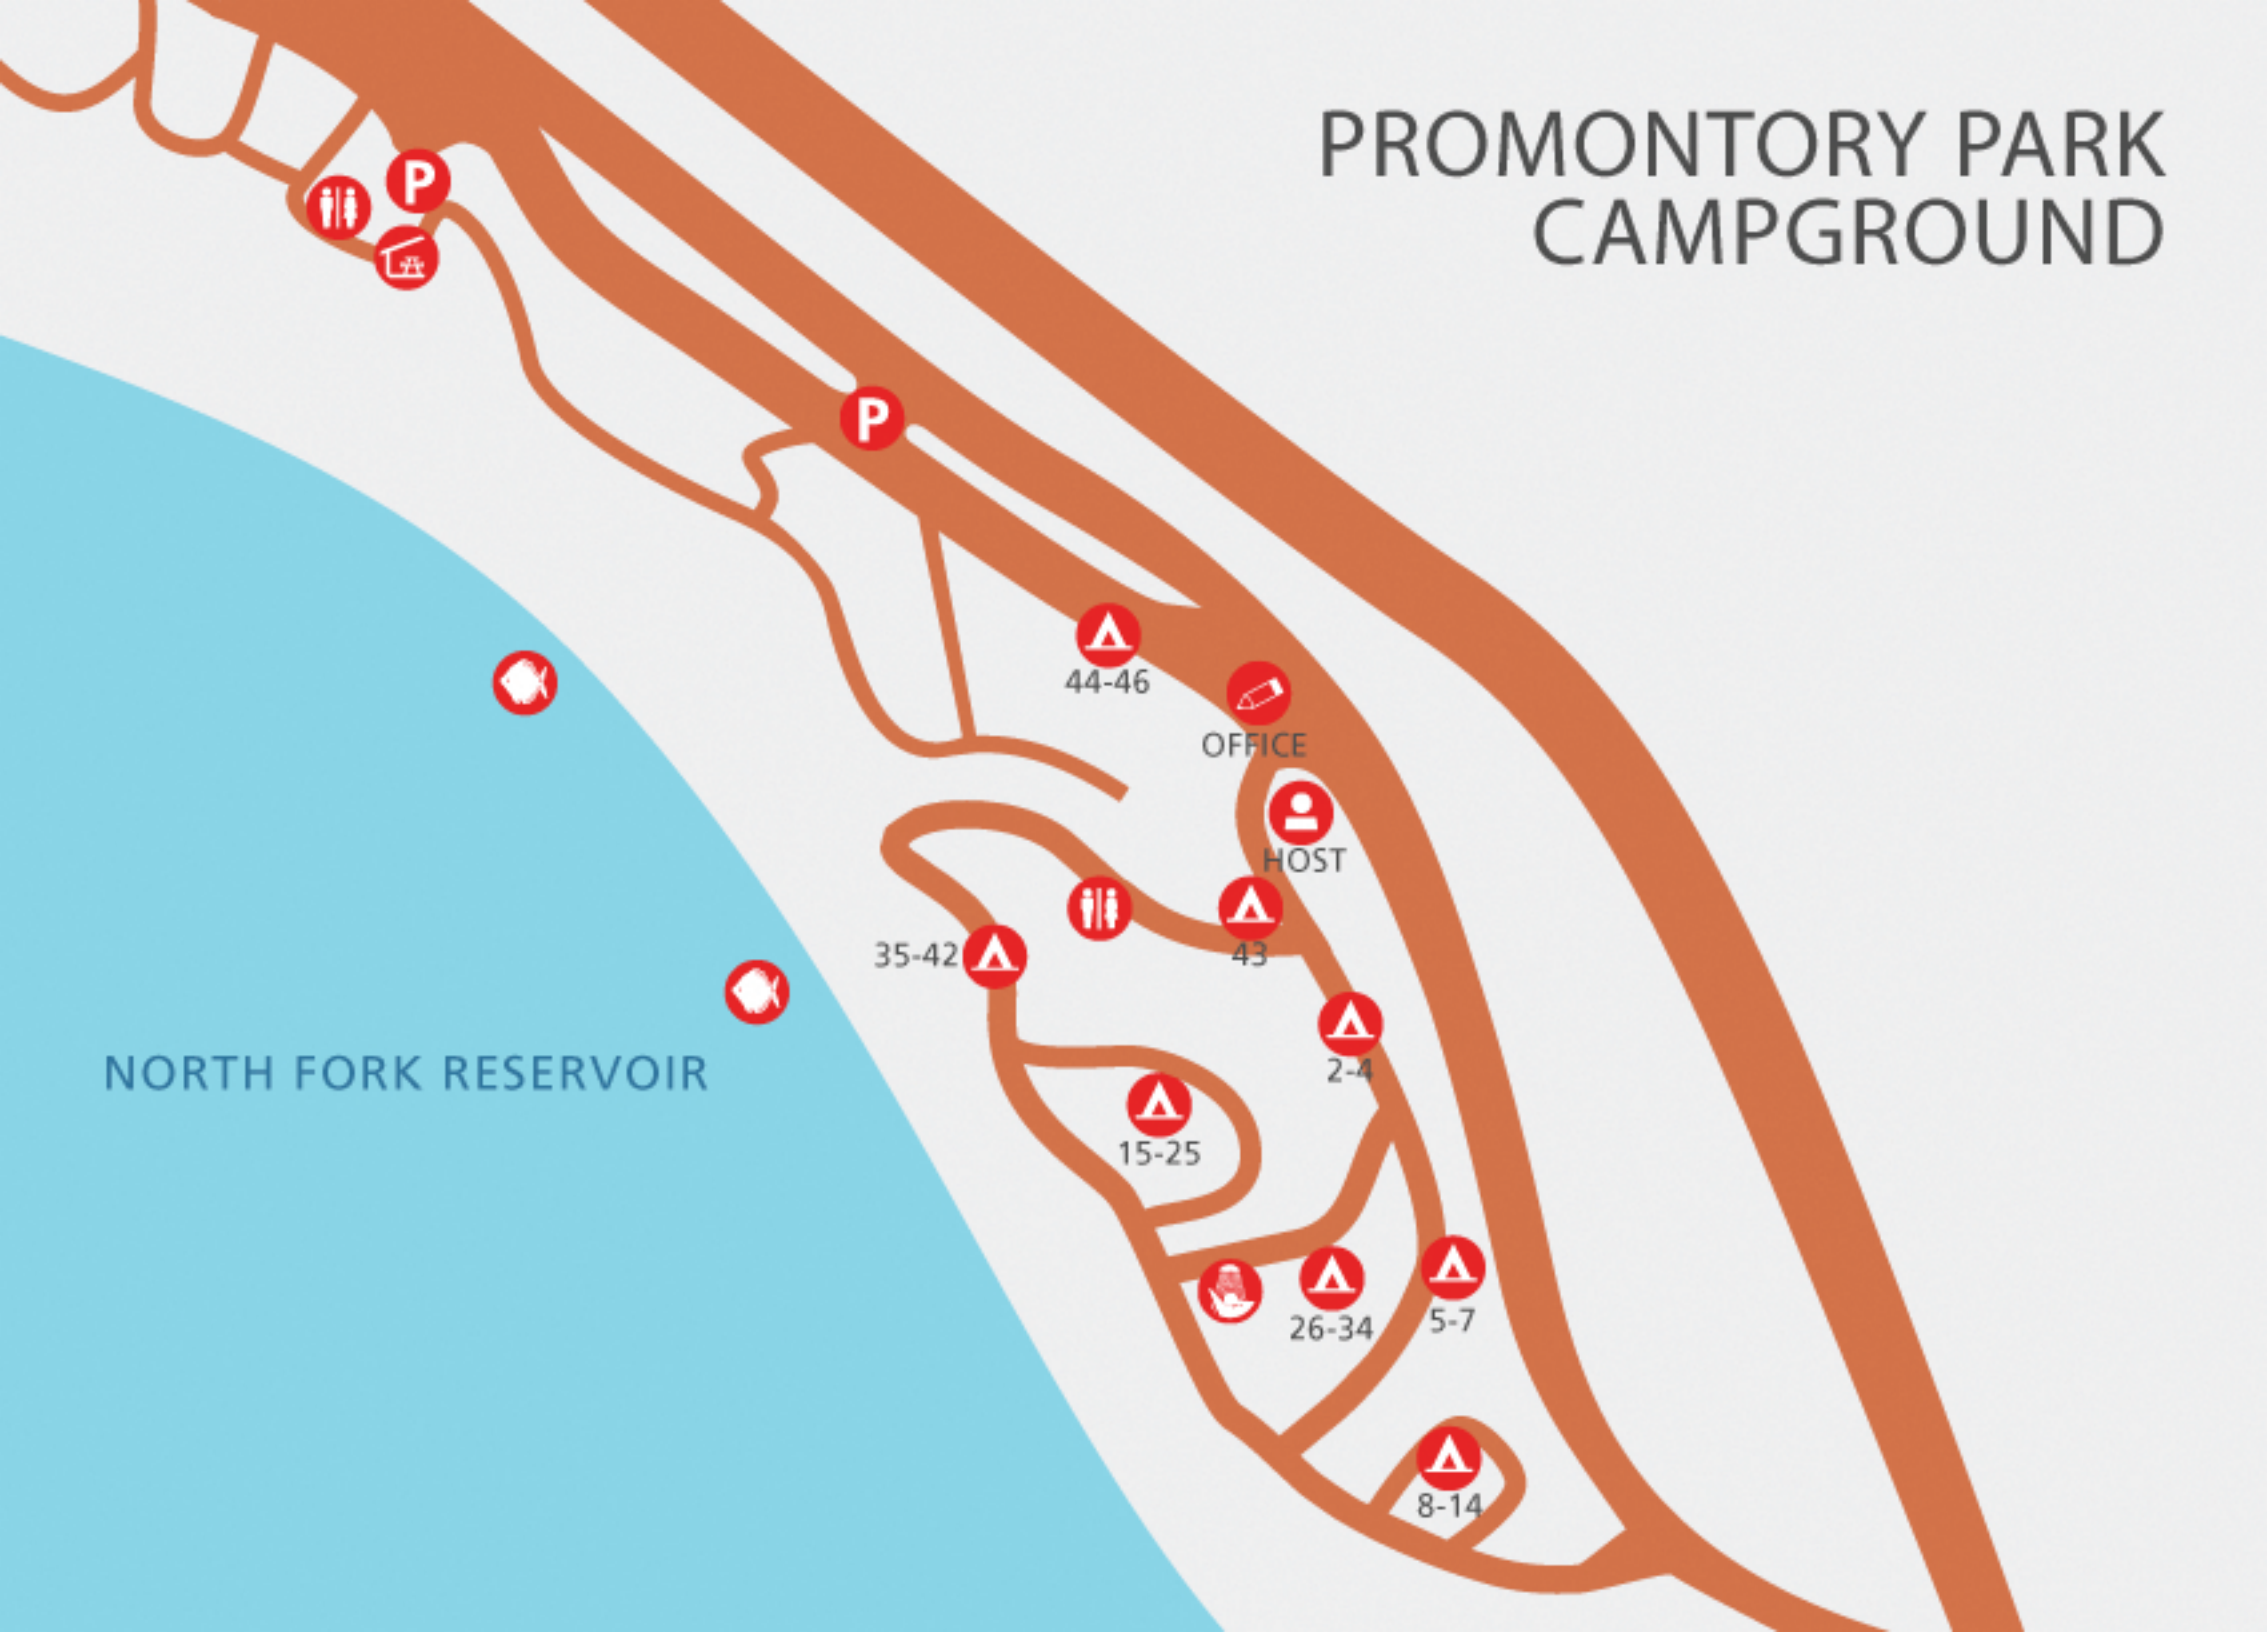

PROMONTORY PARK CAMPGROUND

NORTH FORK RESERVOIR

44-46

OFFICE

HOST

35-42

43

2-4

15-25

26-34

5-7

8-14